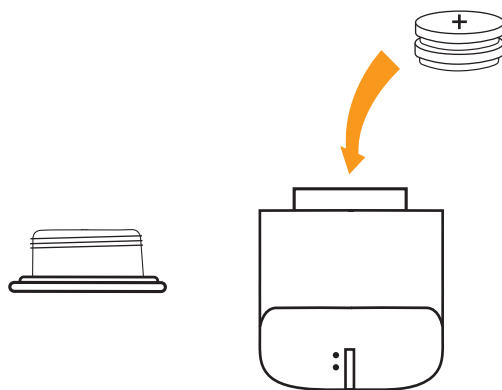

GlowCaps Battery Setup Guide

1 PRY OFF GASKET

2 INSERT BATTERIES

3 REPLACE GASKET